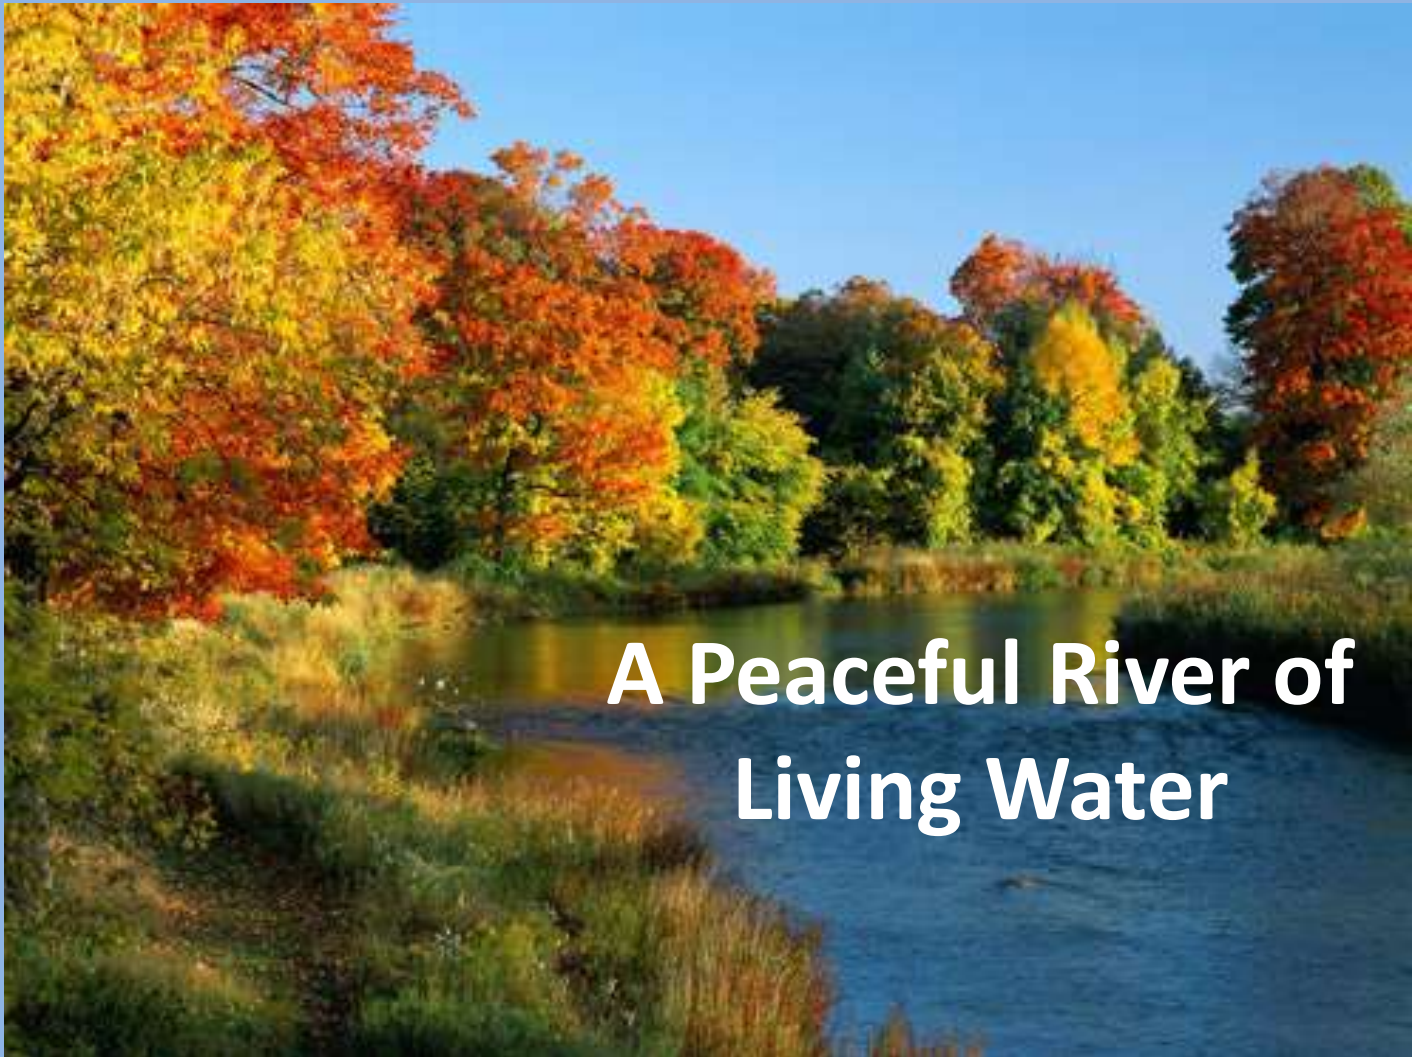

**A Peaceful River of
Living Water**